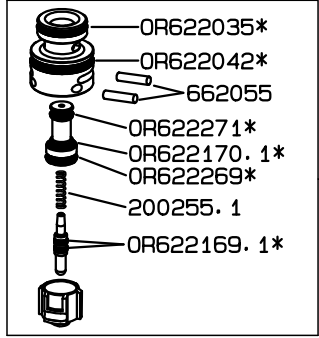

ESP	MACHINE CODE	MACHINE CODE	MACHINE CODE	MACHINE CODE
0	11551.01			
DESC.	F58AC CHN33-90B			

SCR

140279. 4

* O-RINGS KIT 700414