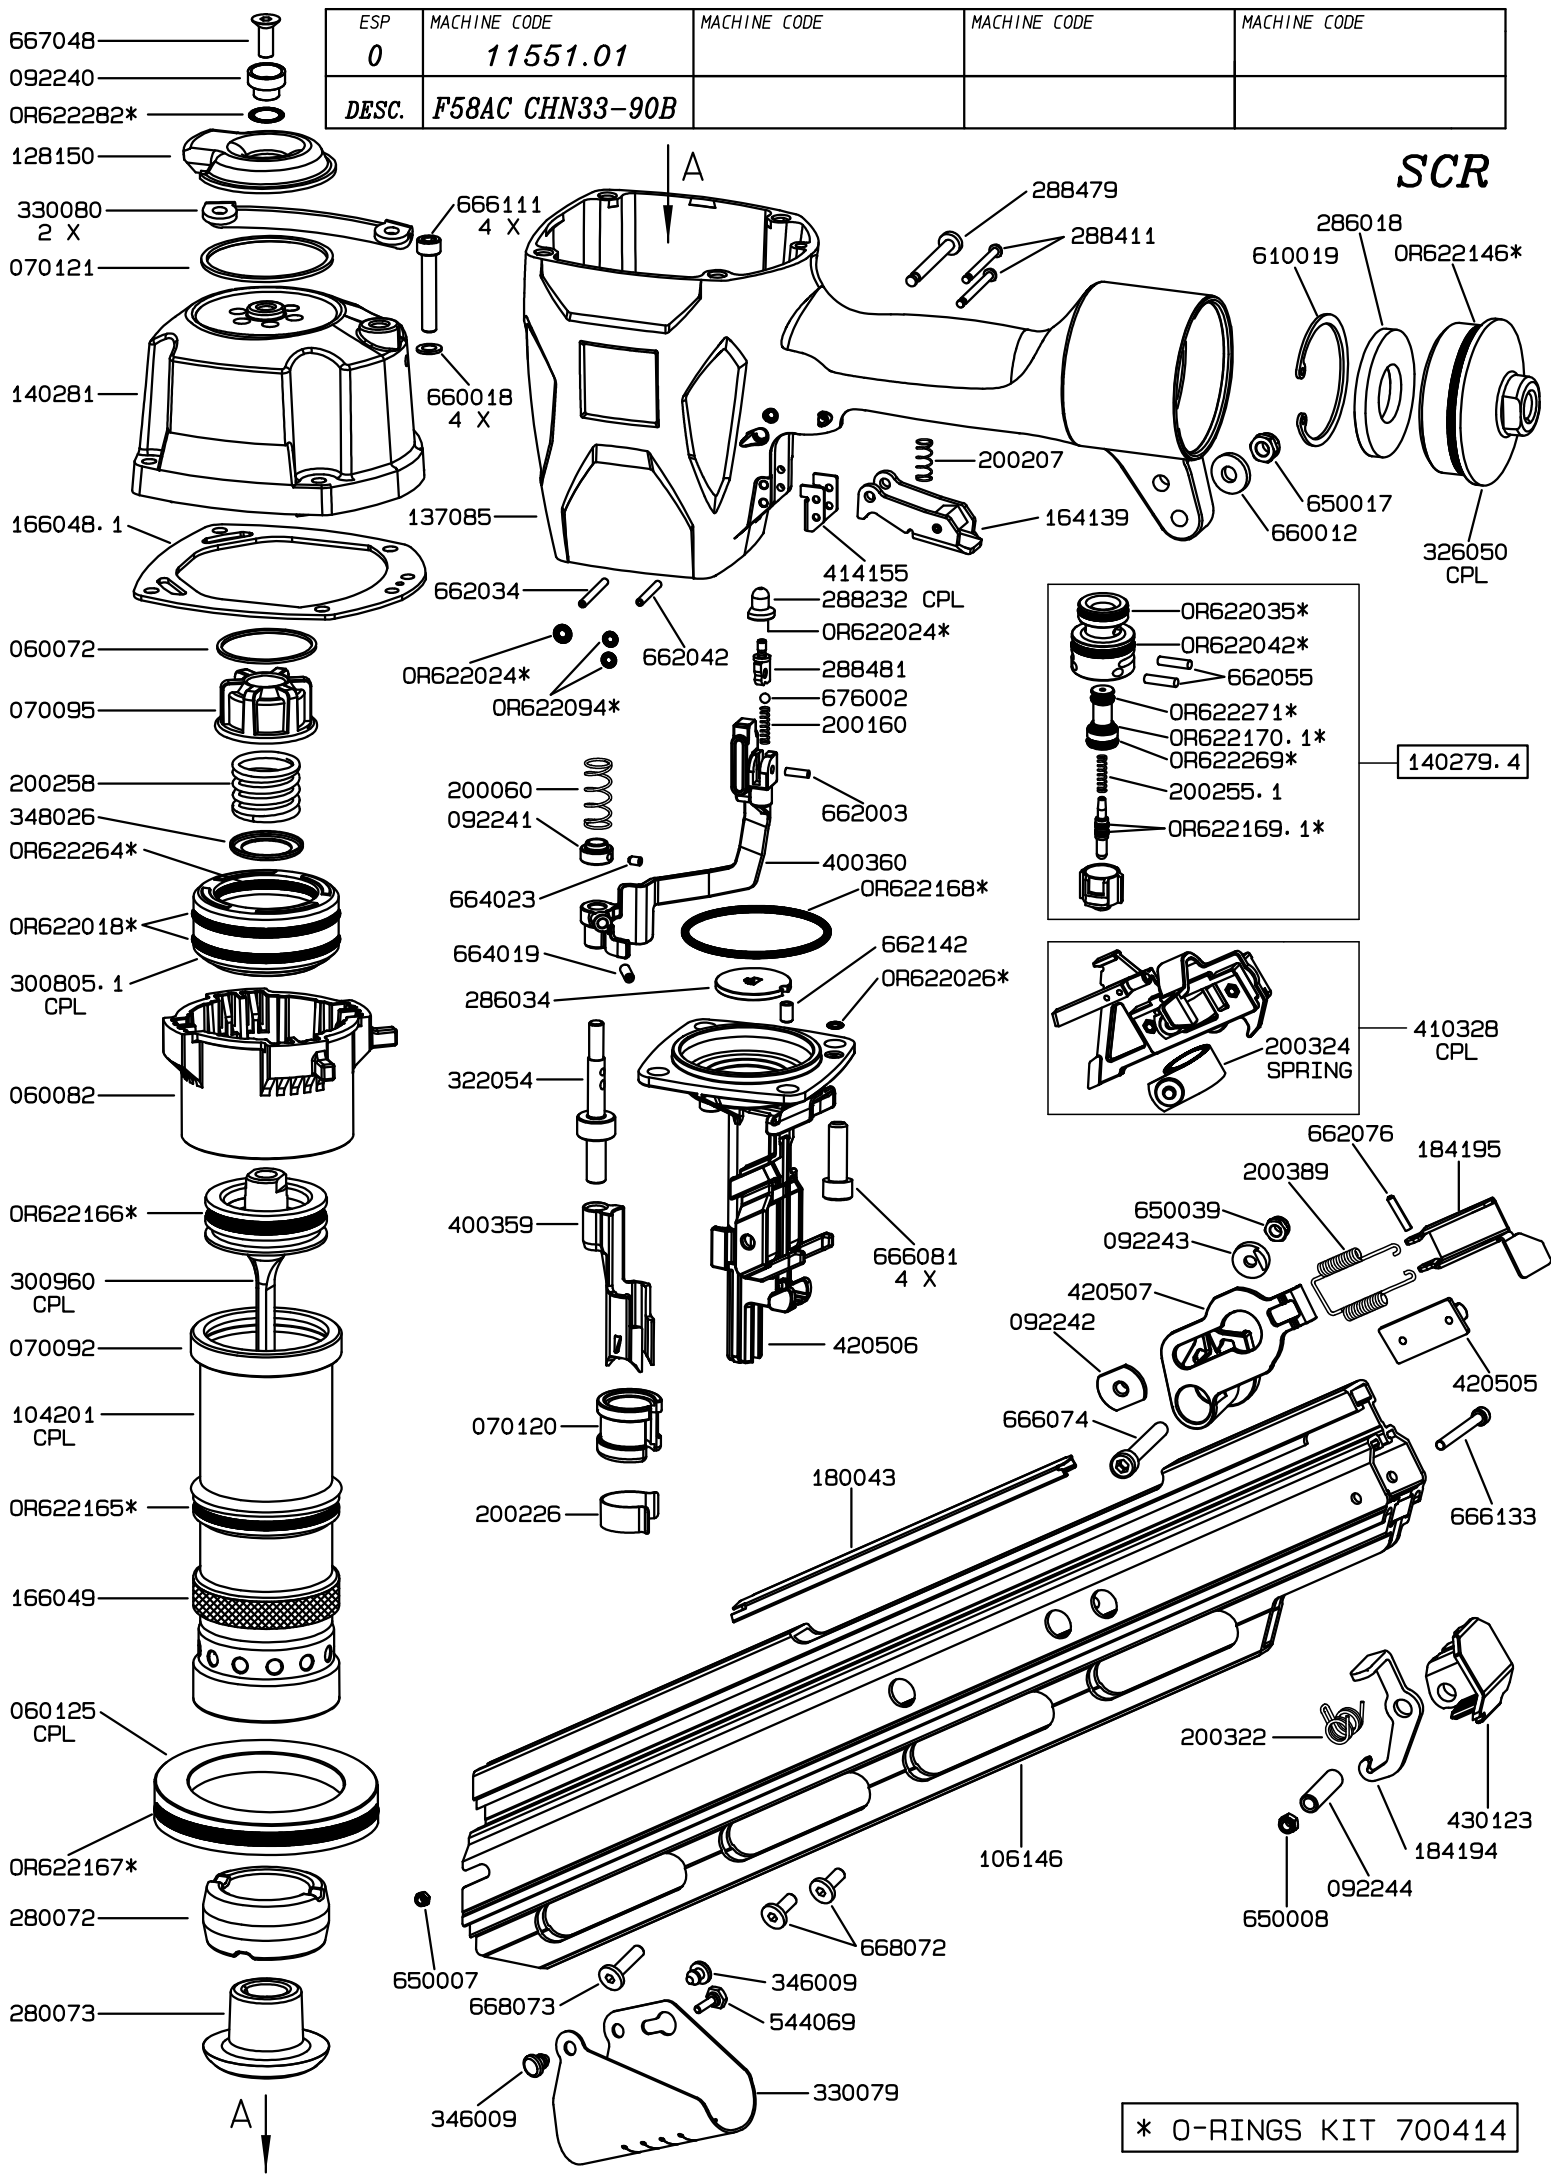

ESP	MACHINE CODE	MACHINE CODE	MACHINE CODE	MACHINE CODE
0	11551.01			
DESC.	F58AC CHN33-90B			

SCR

140279. 4

* O-RINGS KIT 700414